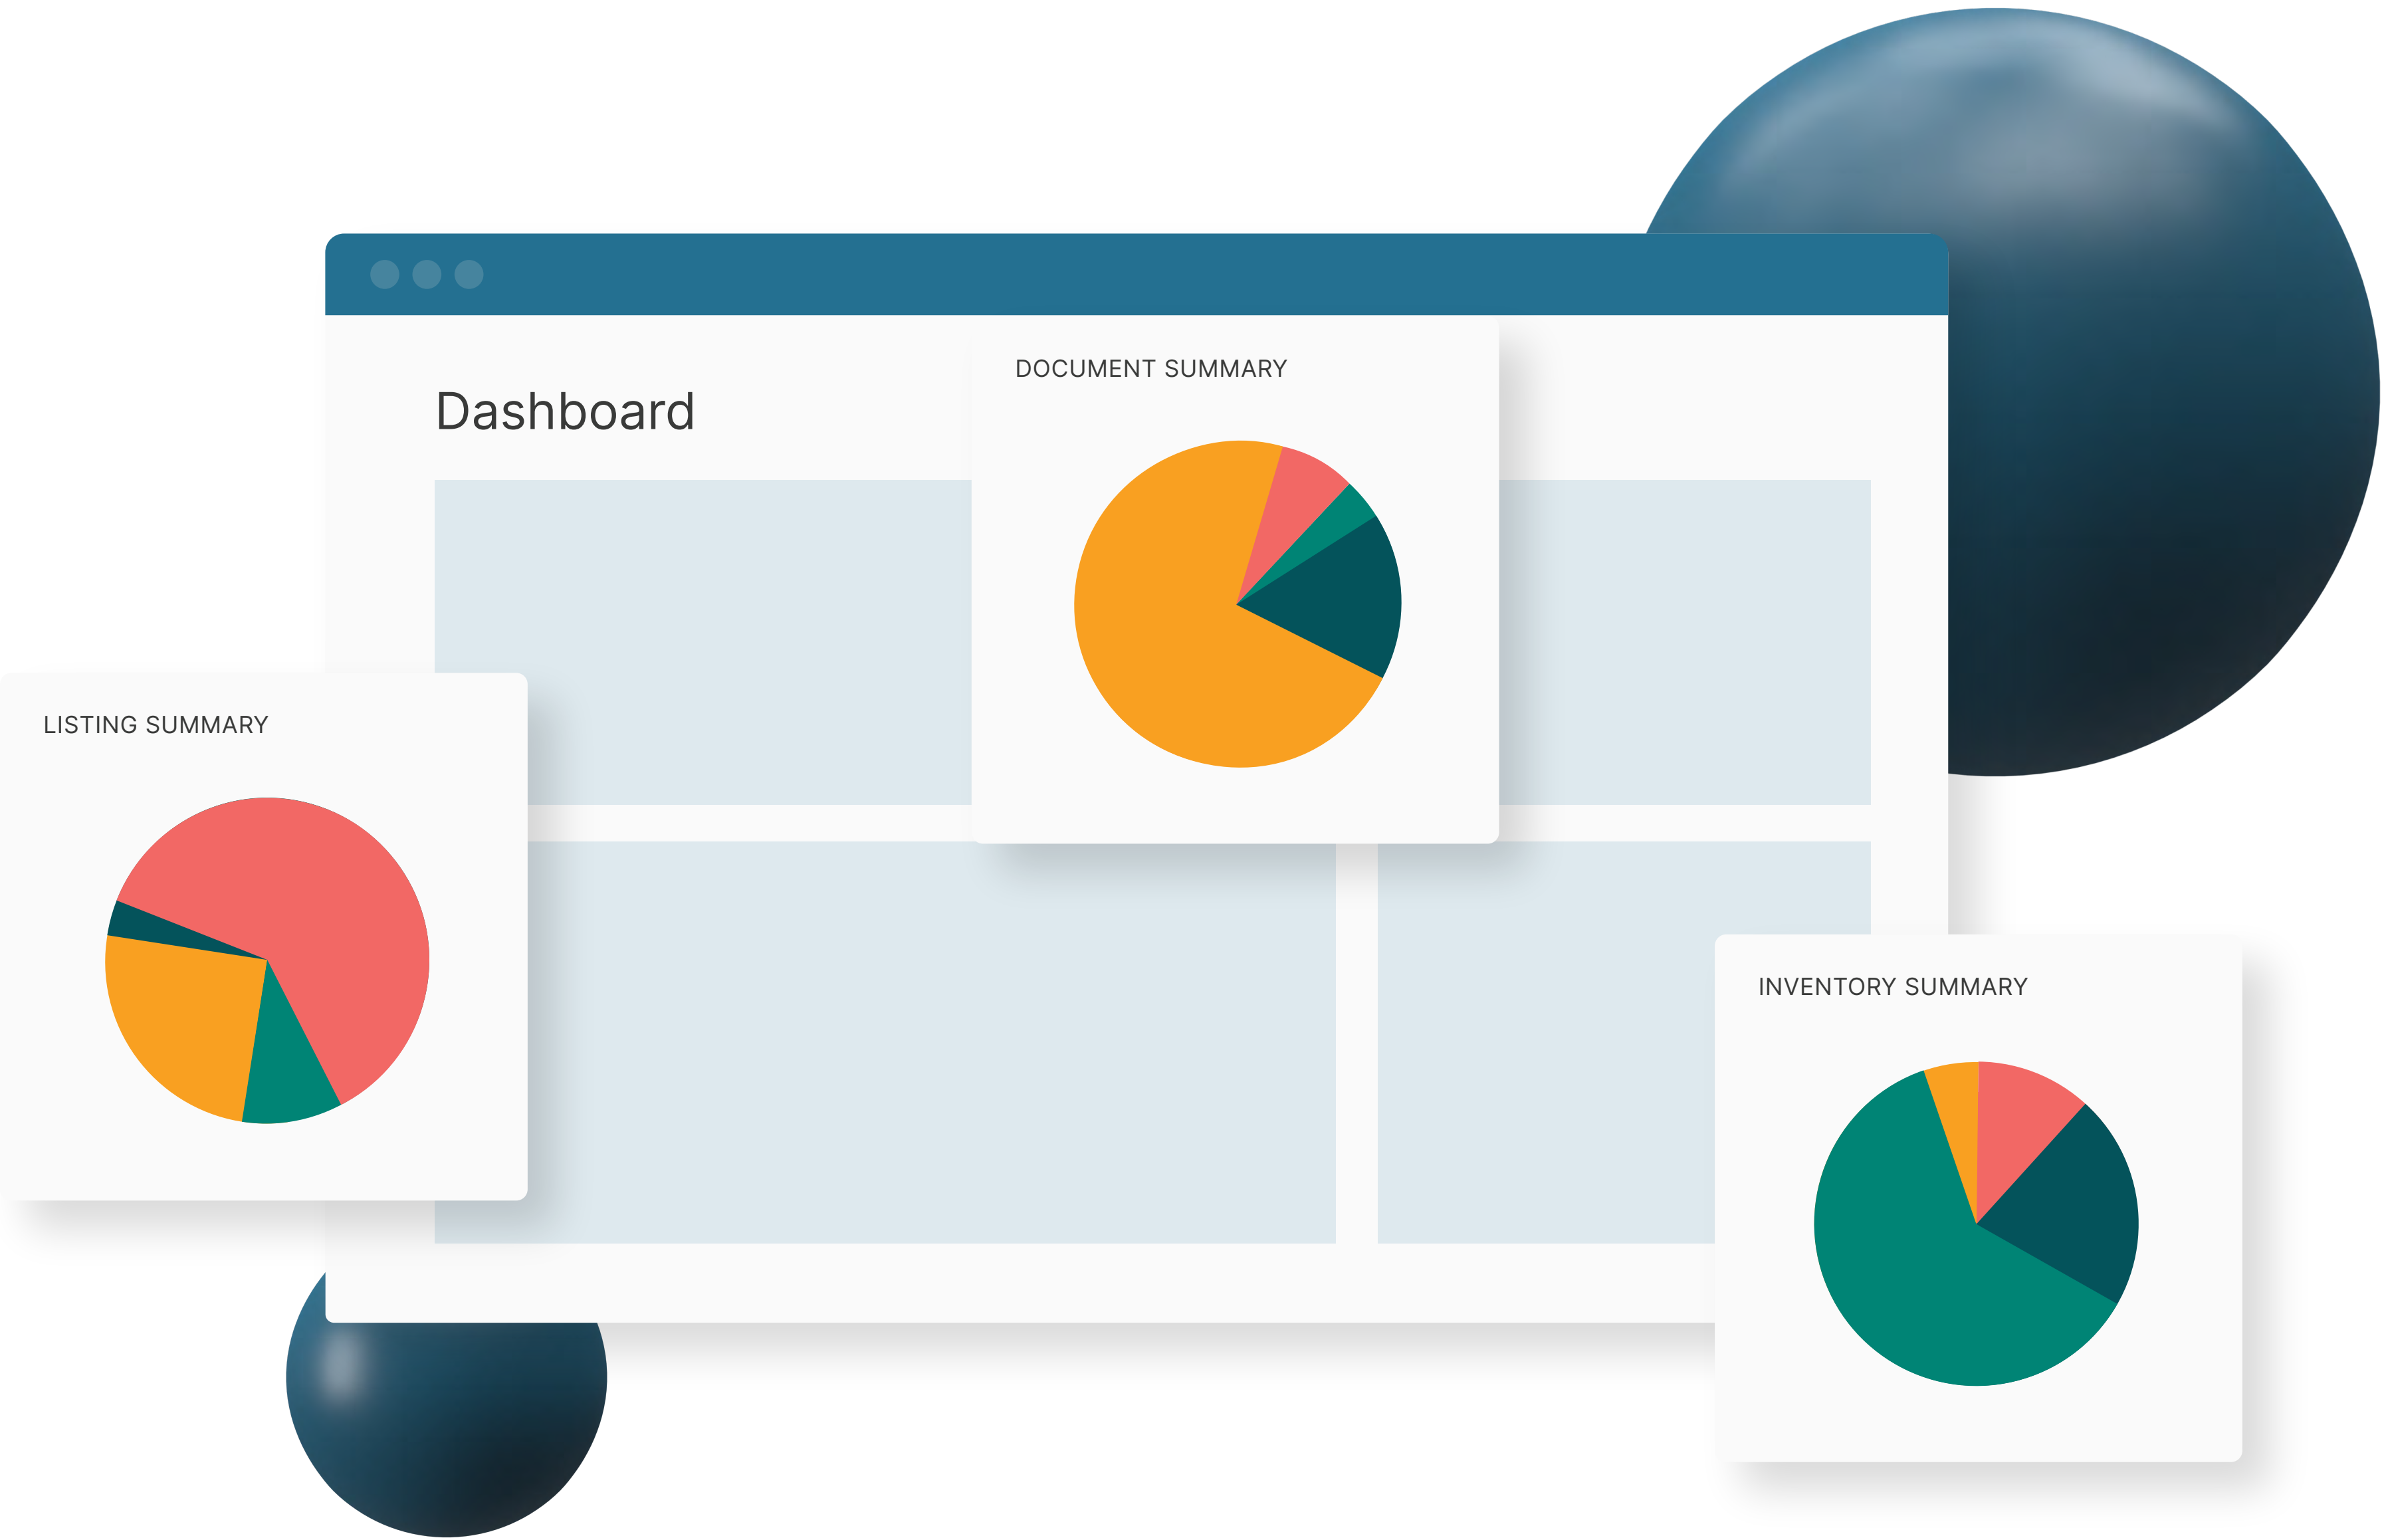

Pricing Guide

Most popular option

BASIC

Prices starting at

\$749

Software Only Solution

Measure your carbon footprint using our award-winning sustainability software. As a software only solution, this package is for those who don't require training or any Sustainability Advisor support services.

FOUNDATION

Prices starting at

\$2,749

Software & Training to get you started

Measure your carbon footprint through our software while receiving **training and Sustainability Advisor support** for direct and some indirect emissions (Scopes 1 & 2). Plus, build an actionable plan to reduce your common emissions.

COMPLETE

Prices starting at

\$4,749

Your Complete Footprinting Solution

Everything the Foundation package has to offer, including direct and indirect Scope 3 emissions with the help of your dedicated Sustainability Advisor.

	Basic	Foundation	Complete
	Software Only	Scope 1-2	Scope 1-2-3
ANNUAL FEE			
0-100 Employees	\$749	\$2,749	\$4,749
101-500 Employees	\$1,749	\$4,749	\$8,749
501-2000 Employees	\$2,749	\$6,749	\$12,749
2001+ Employees	\$3,749	\$8,749	\$16,749
IMPLEMENTATION FEE¹			
0-100 Employees	\$249	\$849	\$1,449
101-500 Employees	\$549	\$1,449	\$2,649
501-2000 Employees	\$849	\$2,049	\$3,849
2001+ Employees	\$1,149	\$2,649	\$5,049
ADDITIONAL LOCATIONS			
4-10	\$1,250	\$2,500	\$5,000
11-50	\$6,000	\$7,500	\$15,000
51-100	\$12,000	\$12,500	\$25,000
101-250	\$30,000	\$17,500	\$35,000
251-500	\$60,000	\$60,000	\$60,000
501-1000	\$80,000	\$80,000	\$80,000
1001-2000	\$100,000	\$100,000	\$100,000